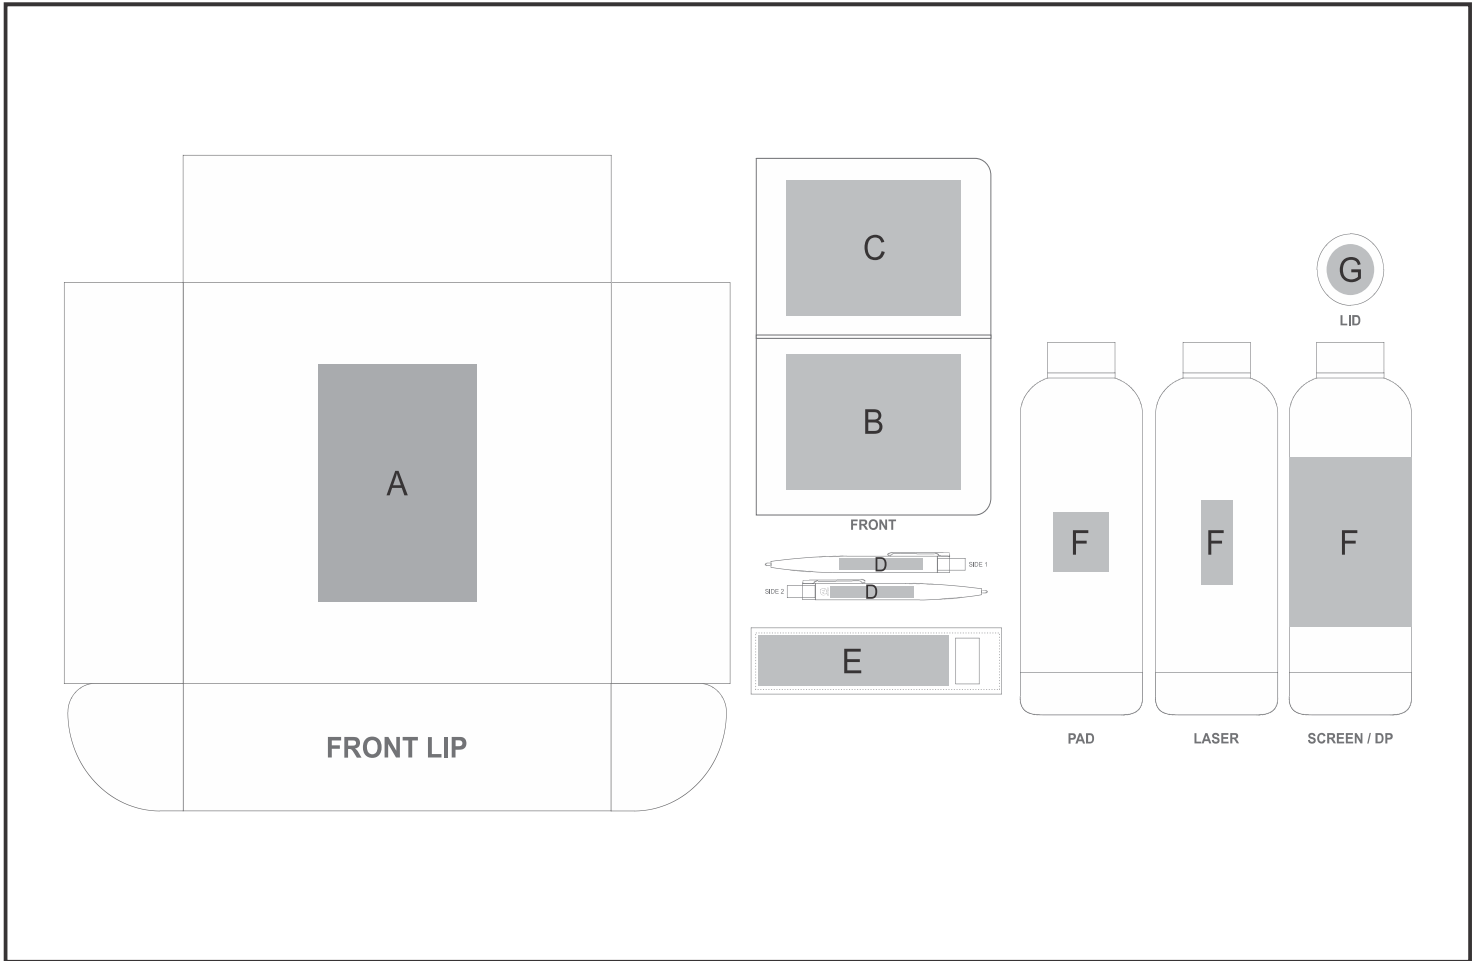

GF-OK-1275-B

Okiyo Everly Kraft Gift Set

Need to know:

- Includes 1-Colour, 1-Position Screen Print on Box & Notebook AND 1-Colour, 1-Position Screen Wrap on Bottle AND 1-Colour, 1-Position Pad Print OR 1-Position Laser Engraving on Pen

- Texture of Item will affect the quality of Screen Print on notebook.
- DP-D will not be a full wrap due to the inconsistency of the item
- **Laser Colour:** POS D, E & F - Silver

Branding Options:

Position	Branding Method (Branding Code)	No. of Colours	Dimension
A	Screen Print (SA)	1 Colour	100mm wide x 140mm high
B	Screen Print (SB)	1 Colour	110mm wide x 80mm high
C	Screen Print (SB)	1 Colour	110mm wide x 80mm high
D	Laser Engraving (LA)	N/A	60mm wide x 8mm high

D	Pad Printing (PA)	4 Colours	40mm wide x 8mm high
E	Screen Print (SA)	1 Colour	120mm wide x 30mm high
F	Laser Engraving (LA)	N/A	30mm wide x 50mm high
F	Screen Wrap (SW)	1 Colour	200mm wide x 100mm high
F	Pad Printing (PB)	4 Colours	35mm wide x 35mm high
F	Digital Print Drinkware (DP-D)	Full Colour	234mm wide x 95mm high
F	Digital Print Drinkware (DP-C)	Full Colour	100mm wide x 70mm high
G	Laser Engraving (LA)	N/A	30mm wide x 30mm high